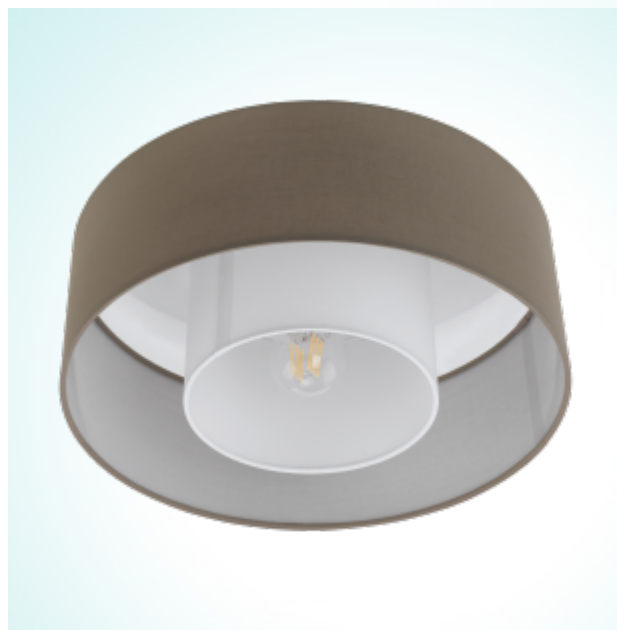

96725

FONTAO

General Information

Article: 96725
 Lighting Type: ceiling luminaire
 EAN Code: 9002759967253

Dimensions

Height: 150 mm
 Ø: 380 mm
 Weight: 1.065 kg

Illuminant

Socket: E27
 Illuminant: E27
 Delivery: excl.
 Max. Wattage: 1x 60W
 Suitable for: A++ - E

Material & Colour

Enclosure Material: plastic
 Enclosure Colour: white
 Glass / Shade Material: fabric
 Glass / Shade Colour: taupe, white

Technical Information

Protection Class: 2
 Line Voltage: 220-240V,50/60Hz
 Operation Voltage: 220-240V,50/60Hz